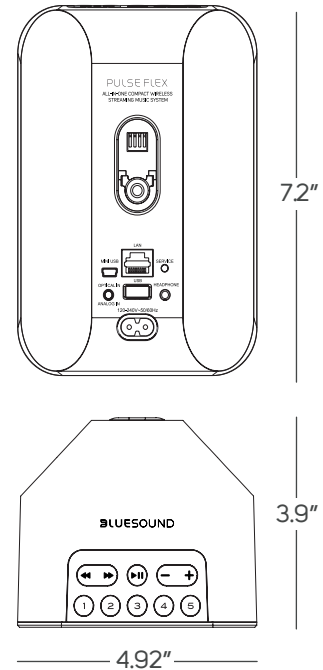

Power Consumption (Idle/Standby):	3 Watts/<0.5 Watts
Finish:	Black/White

Dimensions (Product):

125 x 183 x 100mm (W x H x D)
4.92 x 7.2 x 3.9 in (W x H x D)*

Weight: 1.23kg/2.71lb

Dimensions (Shipping, Single Unit):

183 x 183 x 230mm (W x H x D)
7.2 x 7.2 x 9.06 in (W x H x D)*

Weight: 1.95kg/4.29lb

Included Accessories:

120V AC Power Cord
230V AC Power Cord
Toslink Optical to 3.5mm Mini Adaptor
Safety/Warranty Guide
Quick Setup Guide